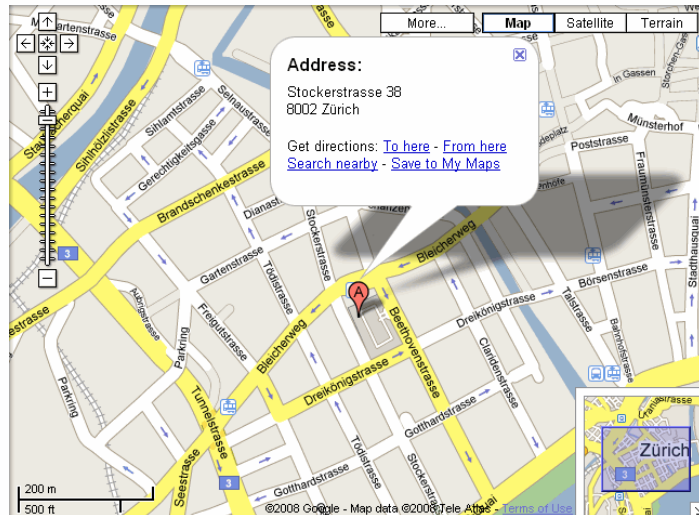

Orbium AG

Stockerstrasse 38
CH - 8002 Zürich

Phone +41 (0)44 269 49 00
Fax +41 (0)44 269 49 01

By car

- From Geneva, Lausanne, Basel or Bern (A1/A3), follow signs to Zürich-City/Chur
 - Take the "Zürich City" direction, and follow the signs for the airport (Flughafen) and Chur
 - Turn right onto Hardstrasse (0.9km)
 - Along Weststrasse, follow the signs for Chur, City, Enge and See (<0.7km)
 - Take Tunnelstrasse (0.1km)
 - Turn left onto Bleicherweg (0.1km)
 - Continue along Genferstrasse (0.1km)
 - Take the first left Dreikönigstrasse (0.1km)
 - Take the second right and you're on Stockerstrasse. We are at number 38.

By public transport

- From Zürich Hauptbahnhof (central train station), take trams 6,7 or 13 to the Stockerstrasse stop
- Continue along the street in the same direction as the tram
- Take the first street on your left and you're on Stockerstrasse. We are at number 38.